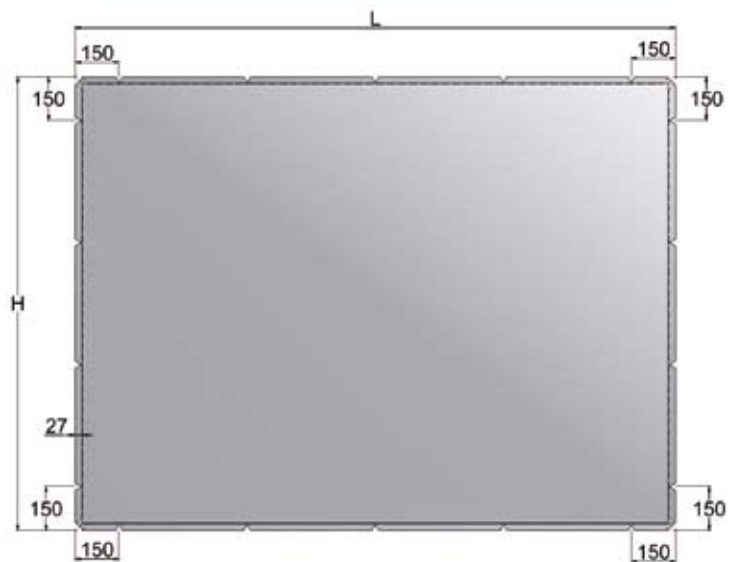

The product is sold with a kit of 20 cm elastic cables; kits for special installations are available on demand with 35 and 55 cm cables. In order to optimize the packaging and transportation of the screen, the iron rod to be inserted into the base are always divided into two halves; one-piece rods are also available for the other three sides, depending on the end user's individual requirements.

Create your own personalised screen:

- > personalized dimensions: width and height
- > format: 4:3 or 16:9
- > projection surfaces: AWDB Alkorfix White Dark Back, AG Alkorfix Grey, VisionFold and VisionFoldRear

Standard accessories:

- > kit with 20 cm cables
- > wing screws

Optional accessories:

- > kit with 35 and 55 cm cables for special installations

Max dimensions for this canvas:

- > 1:1 format 7x7m max
- > 4:3 format 9x6.76m max
- > 16:9 format 12x6.77m max