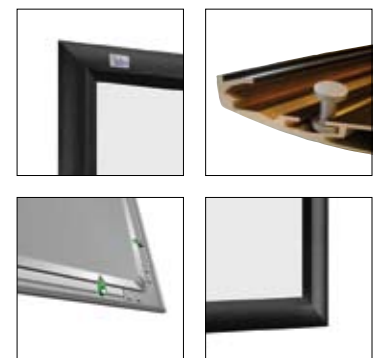

Standard formats

PSS formats