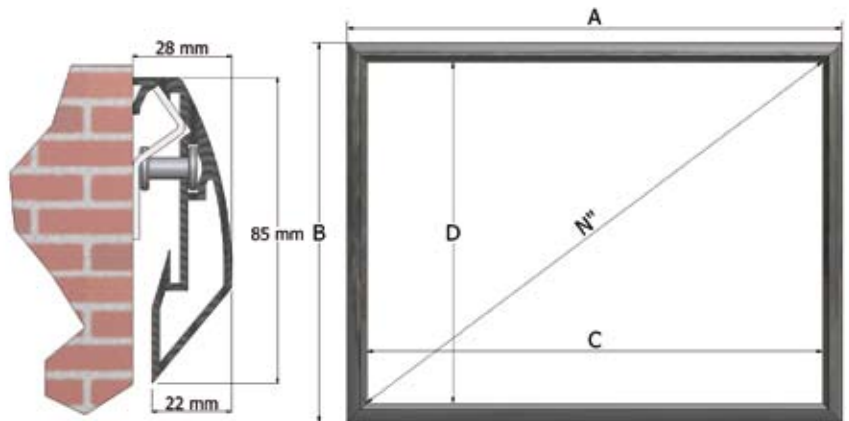

One of the most annoying effects on vision is caused by light reflecting off the frame of the screen. Extensive research into the structure of the profile, both from a functional and an aesthetic point of view, has resulted in the creation of Plano, the screen equipped with a special aluminium frame, angular on the internal side. A solution designed to direct the reflection towards the outer edges of the screen instead of the projection surface or the audience. The profiles can be painted black, or coated in a velvety flock finish, which totally absorbs light and enhances the perception of contrast in the projected images. Tensioning is provided by elastic cables which guarantee the perfect planarity of the surface, preventing any risk of undulation. The main applications of this product are in the Home Cinema sector; its use in the domestic environment is favoured by a harmonious design and by the installation system incorporated into the profile: the wall-mounted brackets slides into the back of the frame and disappears, ensuring the total adherence of the frame to the wall.

Optional accessories:

- > adjustable floor-mount stands and fastening adapters

Format	Overall width	Overall height	Net surface width	Net surface height	Diagonal inches	Shipment sizes	Net weight	Gross weight
	A	B	C	D	N''	cm	kg	kg
4:3	177	137	160	120	79	197X15X18	12	15
	200	154	183	138	90	220X15X18	12,5	16
	217	167	200	150	99	237X15X18	13,5	16,5
	267	205	250	188	123	287X15X18	14,5	17,5
	317	242	300	225	148	337x15x18	15,5	18,5
16:9	177	107	160	90	72	197x15x18	10	13
	200	120	183	103	83	200x15x18	10,5	13,5
	217	130	200	113	91	237x15x18	11,5	14,5
	237	141	220	124	100	257x15x18	12	15
	257	152	240	135	109	277x15x18	12,5	15,5
	267	158	250	141	113	287x15x18	13	16
	317	186	300	169	136	337x15x18	14	17